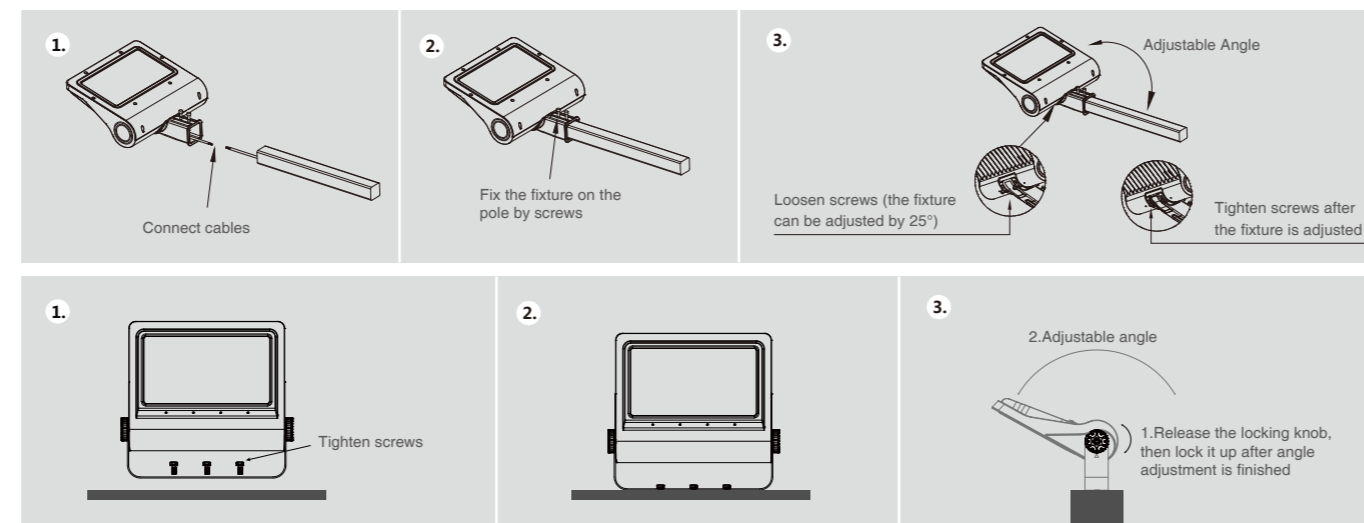

Mounting Options