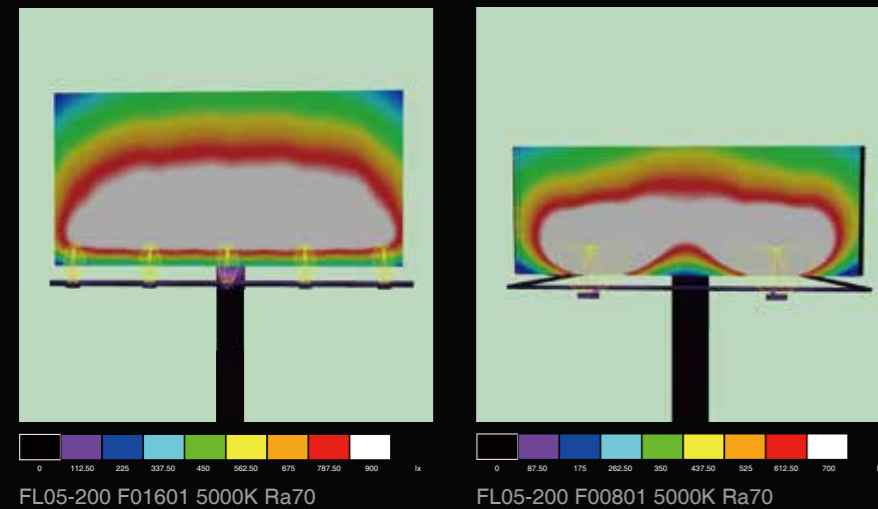

HBBoard, An Excellent Luminaire for Dual Purpose

Efficacy up to 130lm/W

HiBoard aims to provide superb lighting distribution with special-designed lens. It works not only as a floodlight for sports fields, but also as a perfect luminaire for billboard advertising.

Billboard Lighting