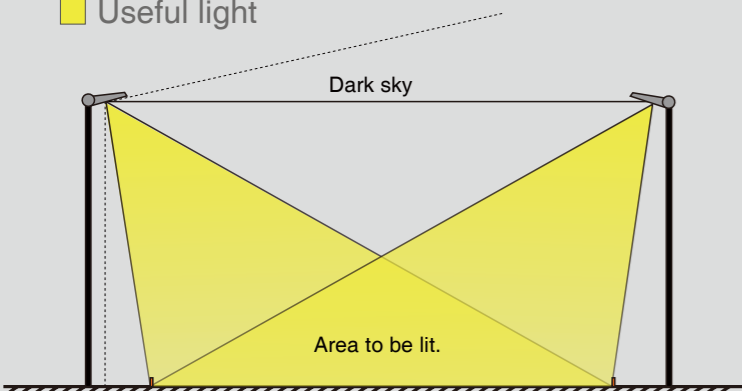

Billboard Lighting

■ Useful light

Minimizing leakage results in no loss of light, and HiBoard has a specialized design for billboards intended to minimize shadow regions.

Flood Lighting

■ Useful light

LUZ HiBoard LED Floodlight is specially designed for sports fields, minimizing loss of light and light pollution.

Unique Lighting Pattern Polarized lighting distribution would avoid light being wasted into non-objected area, making HiBoard more energy-saving.

Flood Lighting

Multi-installation Ways According to different application, we provide two different installation methods: for billboard application, we have mounting sleeve which is compatible for both round and square poles, while for sports field application, we provide rotatable bracket marked with angle so that end user can easily and accurately adjust the angle ($\pm 90^\circ$).