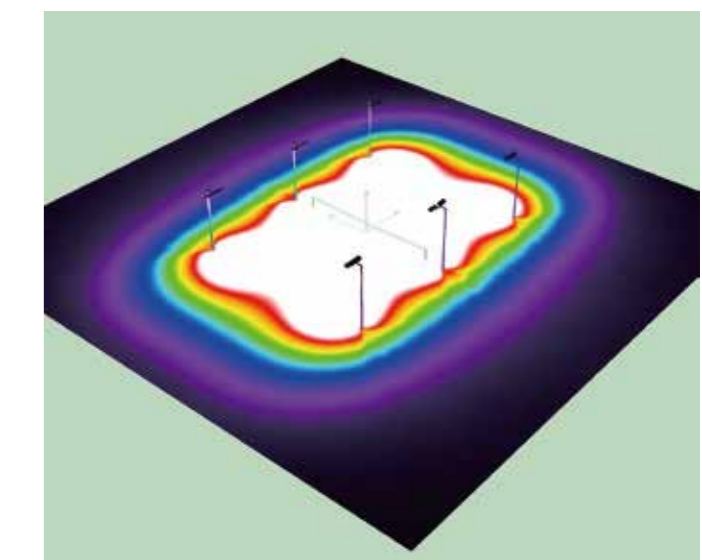

Tennis Court

FL05-240 F01602 T55 5000K Ra70

EN12193 Class I