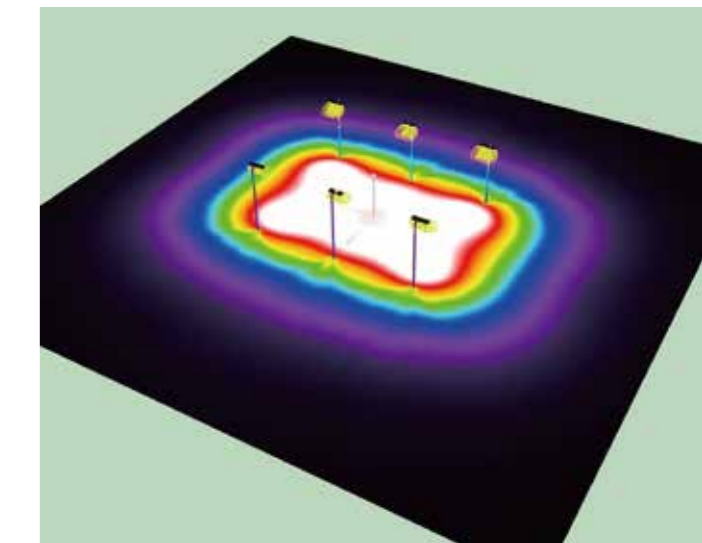

Badminton Court

FL05-240 F01604 T55 5000K Ra70