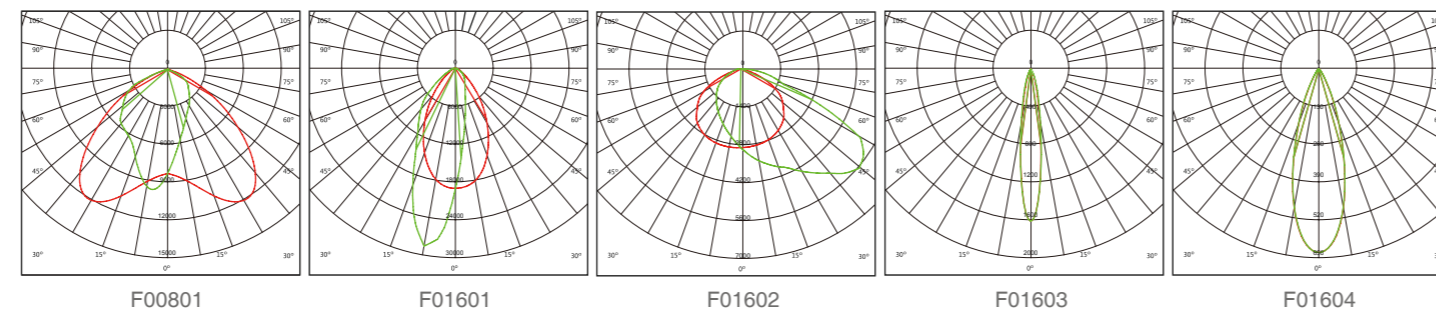

Photometric Diagrams